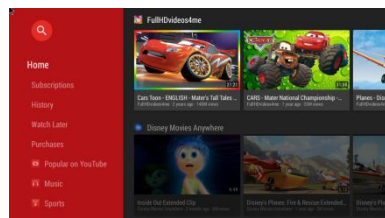

**GEMMOTION™**www.emtec-gembox.com

Surf your favorite websites with the unique GEM Motion remote control!

A Bluetooth remote control

- The GEM Motion is a unique 8-axis remote control with gyro sensor mouse to easily surf your favorite websites, manage your Apps and start games which are not gamepad compatible.
- The GEM Motion is convenient and easy to use. Guide the pointer of the remote control by moving it.

A mini QWERTY keyboard

- With the mini QWERTY keyboard at the back of the GEM Motion, it has never been so easy to surf the web on your TV!
- Type your passwords or web research directly on the keyboard. Get quick access to your favorite websites.

Optimized mapping for YouTube

The GEM Motion is optimized to fully enjoy YouTube on your TV.

Start your games immediately!

- With direct launcher button to GameFly Streaming, start playing immediately your console-quality games!
- Wirelessly mirror all of your multimedia content from your Android smartphone or tablet to your TV screen thanks to the direct access button to Miracast function.