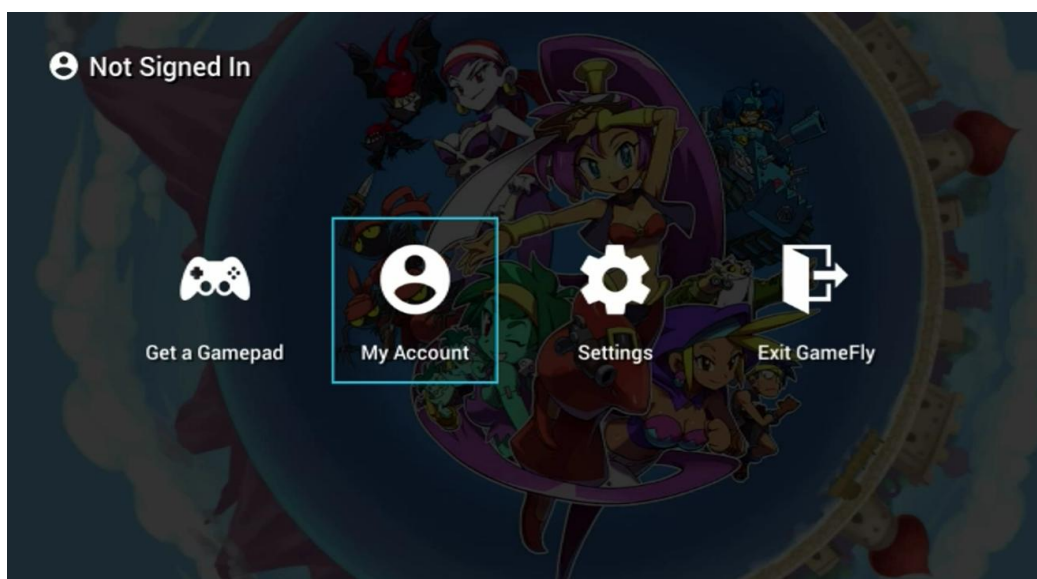

# HOW TO REDEEM YOUR GAMEFLY STREAMING 1 MONTH FREE SUBSCRIPTION?

1. Check your mail box to get your PROMO CODE
2. Turn on your GameFly Streaming App from the GEM Box

## 3. Sign up on the TV to use your coupon

- Press the "B" button on the GEM Pad
- Choose "My account" on the screen

- Select "Create Account"

- Enter your email address

- Follow the instructions on the screen to use your coupon.