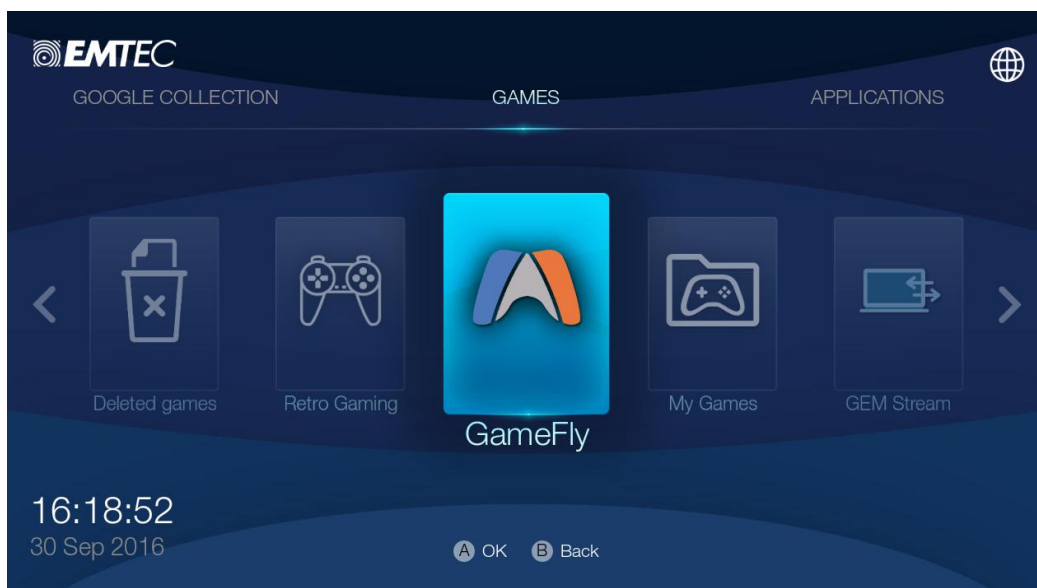

# HOW TO REDEEM YOUR GAMEFLY STREAMING 1 MONTH FREE SUBSCRIPTION?

1. Check your mail box to get your PROMO CODE
2. Turn on your GameFly Streaming App from the GEM Box