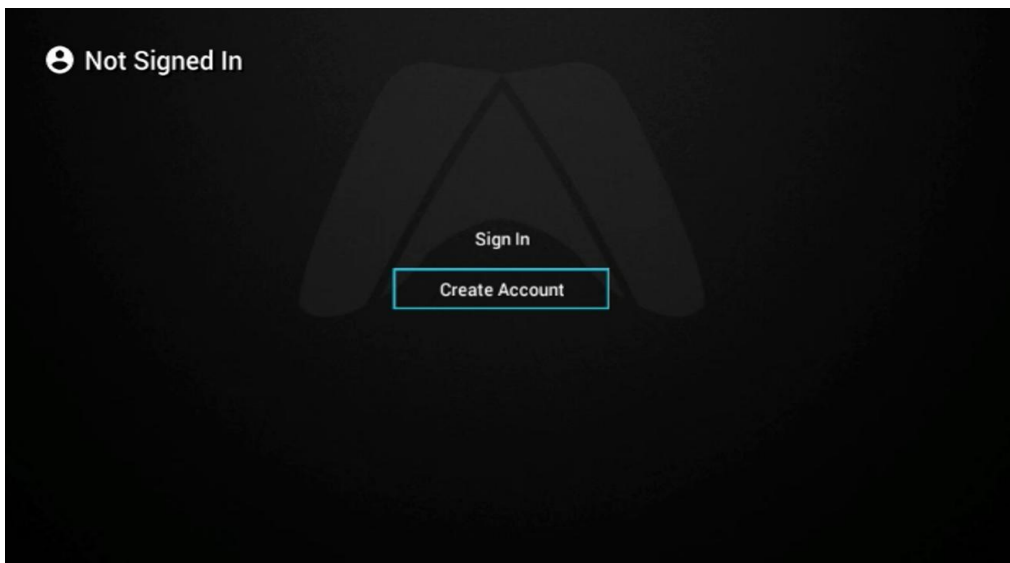

# HOW TO REDEEM YOUR GAMEFLY STREAMING 1 MONTH FREE SUBSCRIPTION?

1. Check your mail box to get your PROMO CODE
2. Turn on your GameFly Streaming App from the GEM Box

## 3. Sign up on the TV to use your coupon

- Press the "B" button on the GEM Pad
- Choose "My account" on the screen

- Select "Create Account"

- Enter your email address

- Follow the instructions on the screen to use your coupon.