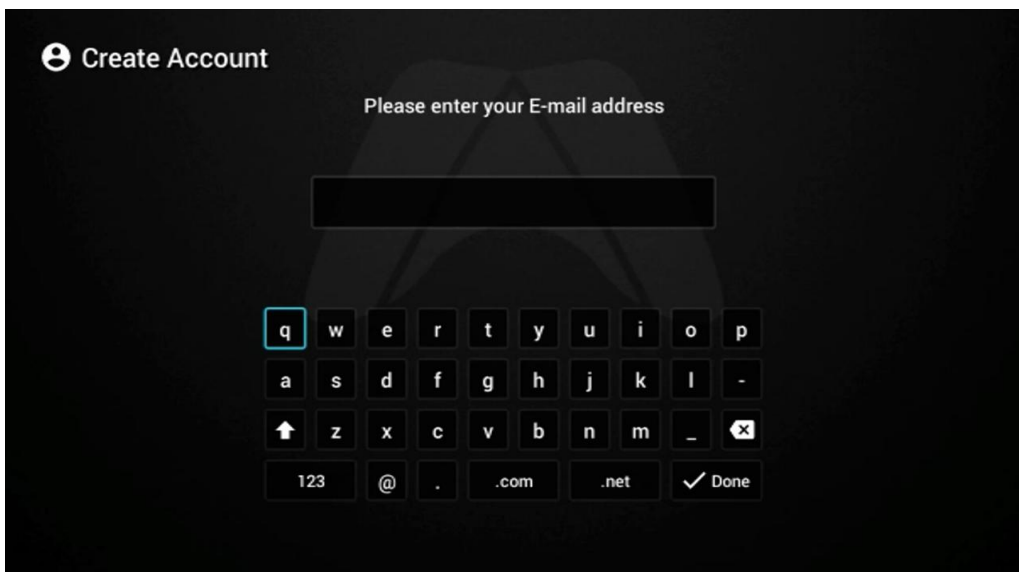

# HOW TO REDEEM YOUR GAMEFLY STREAMING 1 MONTH FREE SUBSCRIPTION?

1. Check your mail box to get your PROMO CODE
2. Turn on your GameFly Streaming App from the GEM Box

## 3. Sign up on the TV to use your coupon

- Press the "B" button on the GEM Pad
- Choose "My account" on the screen

- Select "Create Account"

- Enter your email address

- Follow the instructions on the screen to use your coupon.